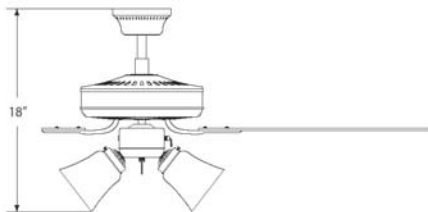

**Project Name** \_\_\_\_\_ **Type#** \_\_\_\_\_

**V6174-79**  
**Antique Bronze**  
**Blades Rosewood / Walnut**

**V6174-79**

|  |                         |  |
|--|-------------------------|--|
| <b>52" Diameter</b>                      | <b>12' Blade Pitch</b>  | <b>153 X 12 MM Motor</b>                       |
| <b>Silicon Steel</b>                     | <b>Triple Capacitor</b> | <b>Reversible</b>                              |
| <b>3 Speed</b>                           | <b>78" Wire leads</b>   | <b>Limited Life Time Warranty</b>              |
| <b>4 Light Antique Bronze</b>            | <b>Fan Light Kit</b>    | <b>Rated 4 – 40 Watt Candelabra (included)</b> |
| <b>190 Watt Power Limiter (included)</b> |                         | <b>Alabaster Glass (included)</b>              |