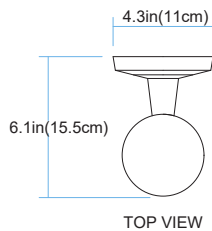

# LED-50020 Compact

Finish	Bronze
Finish Code	BZ
Fixture Dimensions	4.25W x 6.25MH x 6.1D
Bulb Type	LED
Bulbs included	No
Wattage	8
Fixture Material	Metal
Location Rating	Wet
Delivered Lumens	600
Dimmable	Yes
Illumination Direction	Down

LENGTH:4.3in(11cm)  
HEIGHT:6.3in(16cm)  
DIAMETER:6.1in(15.5cm)