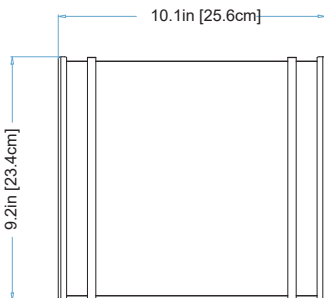

TRANS GLOBE
L I G H T I N G

(818) 768-5511
(800) 446-9092
hello@tglighting.com
USA

Job Type :
Job Name :
Company :
Quantity :

LED-22570 Marlow

Finish	Brushed Nickel
Finish Code	BN
Fixture Dimensions	9.2W x 10.1H x 3.7D
Bulb Type	LED
Number of bulbs	1
Bulbs included	No
Wattage	20
Voltage	120
Location Rating	Damp
Total Lumens	1875
Delivered Lumens	1500
Color temp	3000k
Dimmable	Yes
Dimming	10-100%
Shade Type	White Frosted Acrylic
Illumination Direction	Ambient

TOP VIEW

LENGTH: 10.1in.(25.6cm)
HEIGHT: 9.2in.(23.4cm)
DEPTH: 3.7in.(9.5cm)

FRONT VIEW

SIDE VIEW