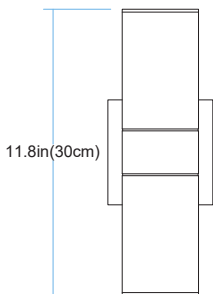

# ADA-LED40960 Compact

Finish	Black
Finish Code	BK
Fixture Dimensions	4.3W x 11.8MH x 3.9D
Bulb Type	LED
Bulbs included	No
Wattage	20
Voltage	120
Lens Type	Clear
Location Rating	Wet
Total Lumens	2000
Delivered Lumens	1260
Color temp	3000k
Dimmable	Yes
Shade Type	Iron + Aluminum + Glass
Illumination Direction	Down
Mounting	Not Reversible

**BZ**  
Bronze

TOP VIEW

LENGTH:4.3in(11cm)  
HEIGHT:11.8in(30cm)  
DIAMETER:3.9in(9.8cm)

FRONT VIEW

SIDE VIEW