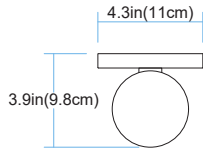

# ADA-LED40960 Compact

Finish	Black
Finish Code	BK
Fixture Dimensions	4.3W x 11.8MH x 3.9D
Bulb Type	LED
Bulbs included	No
Wattage	20
Voltage	120
Lens Type	Clear
Location Rating	Wet
Total Lumens	2000
Delivered Lumens	1260
Color temp	3000k
Dimmable	Yes
Shade Type	Iron + Aluminum + Glass
Illumination Direction	Down
Mounting	Not Reversible

**BZ**  
Bronze

TOP VIEW

LENGTH:4.3in(11cm)  
HEIGHT:11.8in(30cm)  
DIAMETER:3.9in(9.8cm)

FRONT VIEW

SIDE VIEW