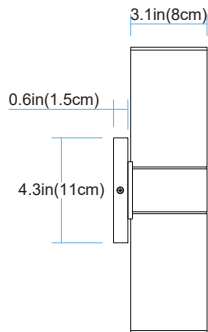

# ADA-LED40960 Compact

Finish	Black
Finish Code	BK
Fixture Dimensions	4.3W x 11.8MH x 3.9D
Bulb Type	LED
Bulbs included	No
Wattage	20
Voltage	120
Lens Type	Clear
Location Rating	Wet
Total Lumens	2000
Delivered Lumens	1260
Color temp	3000k
Dimmable	Yes
Shade Type	Iron + Aluminum + Glass
Illumination Direction	Down
Mounting	Not Reversible

**BZ**  
Bronze

TOP VIEW

LENGTH:4.3in(11cm)  
HEIGHT:11.8in(30cm)  
DIAMETER:3.9in(9.8cm)

FRONT VIEW

SIDE VIEW