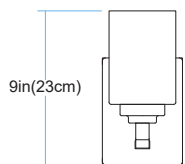

# 80521 Mod Pod

Finish	Black
Finish Code	BK
Fixture Dimensions	4.7W x 9.0MH x 6.2D
Bulb Type	Medium Base (E-26)
Number of bulbs	1
Bulbs included	No
Wattage	60
Voltage	120
Fixture Material	Metal
Location Rating	Damp
Dimmable	Yes
Shade Type	Clear seeded glass

TOP VIEW

LENGTH:4.7in(12cm)  
HEIGHT:9in(23cm)  
DIAMETER:6.2in(157cm)

FRONT VIEW

SIDE VIEW