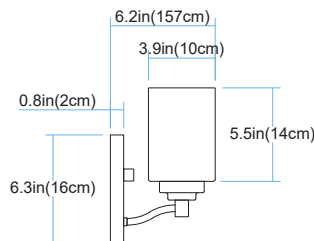

# 80521 Mod Pod

Finish	Black
Finish Code	BK
Fixture Dimensions	4.7W x 9.0MH x 6.2D
Bulb Type	Medium Base (E-26)
Number of bulbs	1
Bulbs included	No
Wattage	60
Voltage	120
Fixture Material	Metal
Location Rating	Damp
Dimmable	Yes
Shade Type	Clear seeded glass

TOP VIEW

LENGTH:4.7in(12cm)  
HEIGHT:9in(23cm)  
DIAMETER:6.2in(157cm)

FRONT VIEW

SIDE VIEW