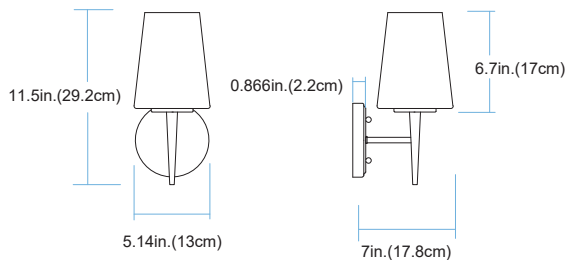

# 71891 ClassicHorizon

Finish	Black
Finish Code	BK
Fixture Dimensions	5.25W x 11.5MH x 7.0D
Bulb Type	Medium base (E-26)
Number of bulbs	1
Bulbs included	No
Wattage	60
Voltage	120
Fixture Material	Metal
Location Rating	Damp
Dimmable	Yes
Shade Type	Opal Glass
Illumination Direction	Ambient
Mounting	Upwards and Downwards

TOP VIEW

WIDTH:5.25in.(13.3cm)  
HEIGHT:11.5in.(29.2cm)  
DEPTH:7in.(17.8cm)

FRONT VIEW

SIDE VIEW