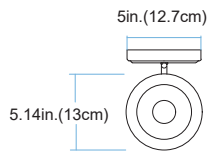

# 71891 ClassicHorizon

Finish	Black
Finish Code	BK
Fixture Dimensions	5.25W x 11.5MH x 7.0D
Bulb Type	Medium base (E-26)
Number of bulbs	1
Bulbs included	No
Wattage	60
Voltage	120
Fixture Material	Metal
Location Rating	Damp
Dimmable	Yes
Shade Type	Opal Glass
Illumination Direction	Ambient
Mounting	Upwards and Downwards

TOP VIEW

WIDTH:5.25in.(13.3cm)  
HEIGHT:11.5in.(29.2cm)  
DEPTH:7in.(17.8cm)

FRONT VIEW

SIDE VIEW