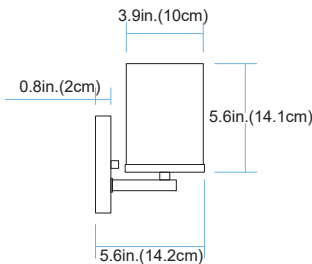

TRANS GLOBE
L I G H T I N G

(818) 768-5511
(800) 446-9092
hello@tglighting.com
USA

Job Type :
Job Name :
Company :
Quantity :

71841 Nico

Finish	Brushed Nickel
Finish Code	BN
Fixture Dimensions	5.0W x 19.4MH x 5.6D
Bulb Type	Medium base (E-26)
Number of bulbs	1
Bulbs included	No
Wattage	60
Voltage	120
Location Rating	Damp
Dimmable	Yes
Shade Type	White Frosted Glass
Illumination Direction	Ambient

BK
Black

TOP VIEW

LENGTH:5in.(12.7cm)
HEIGHT:7.6in.(19.4cm)
DIAMETER:5.6in.(14.2cm)

FRONT VIEW

SIDE VIEW