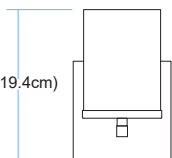

TRANS GLOBE
L I G H T I N G

(818) 768-5511
(800) 446-9092
hello@tglighting.com
USA

Job Type :
Job Name :
Company :
Quantity :

71841 Nico

Finish	Brushed Nickel
Finish Code	BN
Fixture Dimensions	5.0W x 19.4MH x 5.6D
Bulb Type	Medium base (E-26)
Number of bulbs	1
Bulbs included	No
Wattage	60
Voltage	120
Location Rating	Damp
Dimmable	Yes
Shade Type	White Frosted Glass
Illumination Direction	Ambient

BK
Black

TOP VIEW

LENGTH:5in.(12.7cm)
HEIGHT:7.6in.(19.4cm)
DIAMETER:5.6in.(14.2cm)

FRONT VIEW

SIDE VIEW