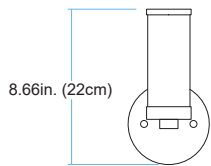

# 71711 Fillmore

Finish	Black
Finish Code	BK
Fixture Dimensions	4.5W x 8.5MH x 4.75D
Bulb Type	Candelabra base (E-12)
Number of bulbs	1
Bulbs included	No
Wattage	40
Voltage	120
Location Rating	Damp
Dimmable	Yes
Shade Type	Clear Glass
Illumination Direction	Ambient

TOP VIEW

LENGTH:4.53in. (11.5cm)  
HEIGHT:8.66in. (22cm)  
DEPTH:4.8in. (12.2cm)

FRONT VIEW

SIDE VIEW