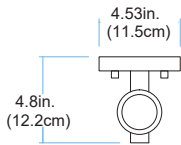

# 71711 Fillmore

Finish	Black
Finish Code	BK
Fixture Dimensions	4.5W x 8.5MH x 4.75D
Bulb Type	Candelabra base (E-12)
Number of bulbs	1
Bulbs included	No
Wattage	40
Voltage	120
Location Rating	Damp
Dimmable	Yes
Shade Type	Clear Glass
Illumination Direction	Ambient

TOP VIEW

LENGTH:4.53in. (11.5cm)  
HEIGHT:8.66in. (22cm)  
DEPTH:4.8in. (12.2cm)

FRONT VIEW

SIDE VIEW