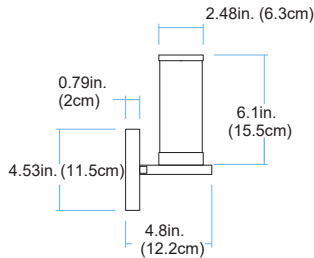

# 71711 Fillmore

Finish	Black
Finish Code	BK
Fixture Dimensions	4.5W x 8.5MH x 4.75D
Bulb Type	Candelabra base (E-12)
Number of bulbs	1
Bulbs included	No
Wattage	40
Voltage	120
Location Rating	Damp
Dimmable	Yes
Shade Type	Clear Glass
Illumination Direction	Ambient

TOP VIEW

LENGTH:4.53in. (11.5cm)  
HEIGHT:8.66in. (22cm)  
DEPTH:4.8in. (12.2cm)

FRONT VIEW

SIDE VIEW