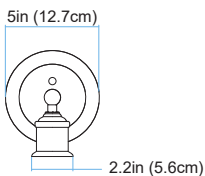

TRANS GLOBE
L I G H T I N G

(818) 768-5511
(800) 446-9092
hello@tglighting.com
USA

Job Type :
Job Name :
Company :
Quantity :

70841 Underwood

Finish	Rubbed Oil Bronze
Finish Code	ROB
Fixture Dimensions	5.0W x 5.5MH x 5.75D
Bulb Type	Medium base (E-26)
Number of bulbs	1
Bulbs included	No
Wattage	60
Voltage	120
Location Rating	Damp
Dimmable	Yes
Illumination Direction	Ambient
Mounting	Up or Down

TOP VIEW

Height : 5.6in (14.3cm)
Width : 5in (12.7cm)
Depth : 5.7in (14.6cm)

FRONT VIEW

SIDE VIEW