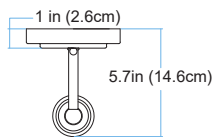

TRANS GLOBE
L I G H T I N G

(818) 768-5511
(800) 446-9092
hello@tglighting.com
USA

Job Type :
Job Name :
Company :
Quantity :

70841 Underwood

Finish	Rubbed Oil Bronze
Finish Code	ROB
Fixture Dimensions	5.0W x 5.5MH x 5.75D
Bulb Type	Medium base (E-26)
Number of bulbs	1
Bulbs included	No
Wattage	60
Voltage	120
Location Rating	Damp
Dimmable	Yes
Illumination Direction	Ambient
Mounting	Up or Down

TOP VIEW

Height : 5.6in (14.3cm)
Width : 5in (12.7cm)
Depth : 5.7in (14.6cm)

FRONT VIEW

SIDE VIEW