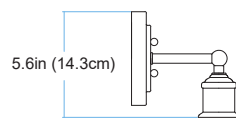

TRANS GLOBE
L I G H T I N G

(818) 768-5511
(800) 446-9092
hello@tglighting.com
USA

Job Type :
Job Name :
Company :
Quantity :

70841 Underwood

Finish	Rubbed Oil Bronze
Finish Code	ROB
Fixture Dimensions	5.0W x 5.5MH x 5.75D
Bulb Type	Medium base (E-26)
Number of bulbs	1
Bulbs included	No
Wattage	60
Voltage	120
Location Rating	Damp
Dimmable	Yes
Illumination Direction	Ambient
Mounting	Up or Down

TOP VIEW

Height : 5.6in (14.3cm)
Width : 5in (12.7cm)
Depth : 5.7in (14.6cm)

FRONT VIEW

SIDE VIEW