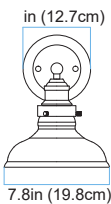

# 70821 Jackson

Finish	Rubbed Oil Bronze
Finish Code	ROB
Fixture Dimensions	7.75W x 9.5MH x 9.5D
Bulb Type	Medium base (E-26)
Number of bulbs	1
Bulbs included	No
Wattage	60
Voltage	120
Location Rating	Damp
Dimmable	Yes
Shade Type	Clear Glass
Illumination Direction	Ambient

TOP VIEW 5

Height : 9.6in (24.5cm)  
Width : 7.8in (19.8cm)  
Depth : 9.5in (24.2cm)

FRONT VIEW

SIDE VIEW