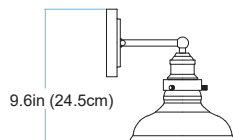

# 70821 Jackson

Finish	Rubbed Oil Bronze
Finish Code	ROB
Fixture Dimensions	7.75W x 9.5MH x 9.5D
Bulb Type	Medium base (E-26)
Number of bulbs	1
Bulbs included	No
Wattage	60
Voltage	120
Location Rating	Damp
Dimmable	Yes
Shade Type	Clear Glass
Illumination Direction	Ambient

TOP VIEW 5

Height : 9.6in (24.5cm)  
Width : 7.8in (19.8cm)  
Depth : 9.5in (24.2cm)

FRONT VIEW

SIDE VIEW