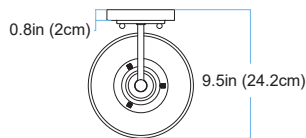

# 70821 Jackson

Finish	Rubbed Oil Bronze
Finish Code	ROB
Fixture Dimensions	7.75W x 9.5MH x 9.5D
Bulb Type	Medium base (E-26)
Number of bulbs	1
Bulbs included	No
Wattage	60
Voltage	120
Location Rating	Damp
Dimmable	Yes
Shade Type	Clear Glass
Illumination Direction	Ambient

TOP VIEW 5

Height : 9.6in (24.5cm)  
Width : 7.8in (19.8cm)  
Depth : 9.5in (24.2cm)

FRONT VIEW

SIDE VIEW