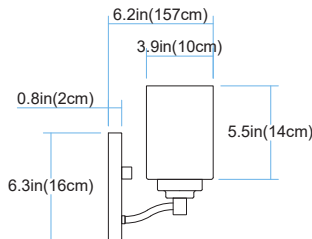

# 70521 Mod Pod

Finish	Black
Finish Code	BK
Fixture Dimensions	4.7W x 9.0MH x 6.2D
Bulb Type	Medium base (E-26)
Number of bulbs	1
Bulbs included	No
Wattage	60
Voltage	120
Fixture Material	Metal
Location Rating	Damp
Dimmable	Yes
Shade Type	Frosted Glass

**BN**  
Brushed Nickel

**PC**  
Polished Chrome

**ROB**  
Rubbed Oil Bronze

TOP VIEW

LENGTH: 4.7in (12cm)  
HEIGHT: 9in (23cm)  
DIAMETER: 6.2in (157cm)

FRONT VIEW

SIDE VIEW