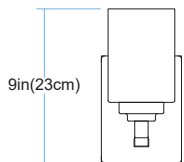

# 70521 Mod Pod

Finish	Black
Finish Code	BK
Fixture Dimensions	4.7W x 9.0MH x 6.2D
Bulb Type	Medium base (E-26)
Number of bulbs	1
Bulbs included	No
Wattage	60
Voltage	120
Fixture Material	Metal
Location Rating	Damp
Dimmable	Yes
Shade Type	Frosted Glass

**BN**  
Brushed Nickel

**PC**  
Polished Chrome

**ROB**  
Rubbed Oil Bronze

TOP VIEW

LENGTH: 4.7in (12cm)  
HEIGHT: 9in (23cm)  
DIAMETER: 6.2in (157cm)

FRONT VIEW

SIDE VIEW