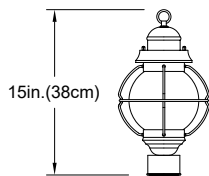

TRANS GLOBE
L I G H T I N G

(818) 768-5511
(800) 446-9092
hello@tglighting.com
USA

Job Type :
Job Name :
Company :
Quantity :

69902 Catalina

Finish	Rustic Bronze
Finish Code	RBZ
Fixture Dimensions	9.0W x 15.0MH x 9.0D
Bulb Type	Medium base (E-26)
Number of bulbs	1
Bulbs included	No
Wattage	60
Voltage	120
Location Rating	Wet
Dimmable	Yes
Shade Type	Seeded Glass
Illumination Direction	Ambient

FRONT

WIDTH: 9in.(22.8cm)
HEIGHT: 15in.(38cm)

TOP VIEW