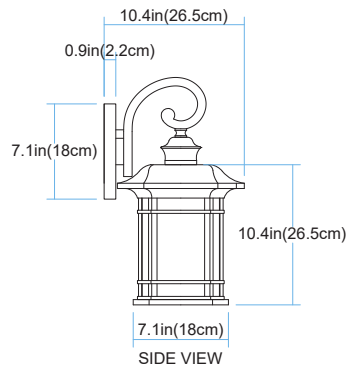

TRANS GLOBE
L I G H T I N G

(818) 768-5511
(800) 446-9092
hello@tglighting.com
USA

Job Type :
Job Name :
Company :
Quantity :

5821 San Miguel

| | |
|------------------------|-----------------------|
| Finish | Rust |
| Finish Code | RT |
| Fixture Dimensions | 9.4W x 16.5MH x 10.4D |
| Bulb Type | Medium base (E-26) |
| Number of bulbs | 1 |
| Bulbs included | No |
| Wattage | 60 |
| Voltage | 120 |
| Location Rating | Wet |
| Dimmable | Yes |
| Shade Type | Tea Stain Glass |
| Illumination Direction | Ambient |

BK
Black

TOP VIEW

LENGTH:9.4in(24cm)
HEIGHT:16.9in(43cm)
DIAMETER:10.4in(26.5cm)

FRONT VIEW

SIDE VIEW