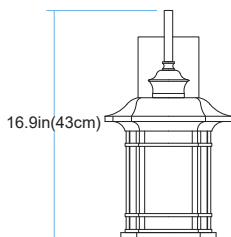

TRANS GLOBE
L I G H T I N G

(818) 768-5511
(800) 446-9092
hello@tglighting.com
USA

Job Type :
Job Name :
Company :
Quantity :

5821 San Miguel

| | |
|------------------------|-----------------------|
| Finish | Rust |
| Finish Code | RT |
| Fixture Dimensions | 9.4W x 16.5MH x 10.4D |
| Bulb Type | Medium base (E-26) |
| Number of bulbs | 1 |
| Bulbs included | No |
| Wattage | 60 |
| Voltage | 120 |
| Location Rating | Wet |
| Dimmable | Yes |
| Shade Type | Tea Stain Glass |
| Illumination Direction | Ambient |

BK
Black

TOP VIEW

LENGTH:9.4in(24cm)
HEIGHT:16.9in(43cm)
DIAMETER:10.4in(26.5cm)

FRONT VIEW

SIDE VIEW