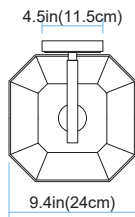

TRANS GLOBE
L I G H T I N G

(818) 768-5511
(800) 446-9092
hello@tglighting.com
USA

Job Type :
Job Name :
Company :
Quantity :

5821 San Miguel

| | |
|------------------------|-----------------------|
| Finish | Rust |
| Finish Code | RT |
| Fixture Dimensions | 9.4W x 16.5MH x 10.4D |
| Bulb Type | Medium base (E-26) |
| Number of bulbs | 1 |
| Bulbs included | No |
| Wattage | 60 |
| Voltage | 120 |
| Location Rating | Wet |
| Dimmable | Yes |
| Shade Type | Tea Stain Glass |
| Illumination Direction | Ambient |

BK
Black

TOP VIEW

LENGTH:9.4in(24cm)
HEIGHT:16.9in(43cm)
DIAMETER:10.4in(26.5cm)

FRONT VIEW

SIDE VIEW