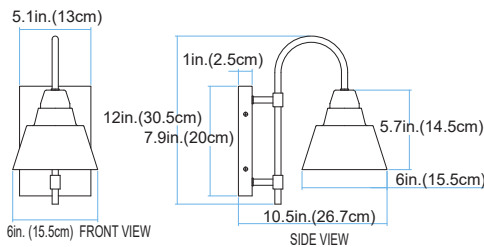

51510 Rune

Finish	Black
Finish Code	BK
Fixture Dimensions	6.0W x 12.0MH x 10.5D
Bulb Type	Medium base (E-26)
Number of bulbs	1
Bulbs included	No
Wattage	60
Voltage	120
Fixture Material	Metal
Location Rating	Wet
Dimmable	Yes
Shade Type	Metal
Illumination Direction	Down