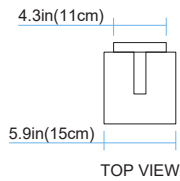

TRANS GLOBE
L I G H T I N G

(818) 768-5511
(800) 446-9092
hello@tglighting.com
USA

Job Type :
Job Name :
Company :
Quantity :

51462 Adler

Finish	Black
Finish Code	BK
Fixture Dimensions	5.9W x 18.75MH x 6.69D
Bulb Type	Medium Base (E-26)
Number of bulbs	1
Bulbs included	No
Wattage	60
Voltage	120
Fixture Material	Metal
Location Rating	Wet
Dimmable	Yes
Shade Type	frosted glass
Illumination Direction	Ambient

WIDTH:5.9in(15cm)
HEIGHT:18.7in(47.6cm)
DEPTH:6.7in(17cm)