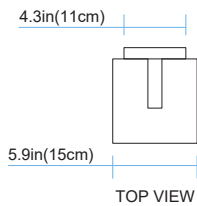

TRANS GLOBE
L I G H T I N G

(818) 768-5511
(800) 446-9092
hello@tglighting.com
USA

Job Type :
Job Name :
Company :
Quantity :

51461 Adler

Finish	Black
Finish Code	BK
Fixture Dimensions	5.9W x 16.0MH x 6.69D
Bulb Type	Medium Base (E-26)
Number of bulbs	1
Bulbs included	No
Wattage	60
Voltage	120
Fixture Material	Metal
Location Rating	Wet
Dimmable	Yes
Shade Type	frosted glass
Illumination Direction	Ambient

WIDTH:5.9in(15cm)
HEIGHT:16in(40.6cm)
DEPTH:6.7in(17cm)