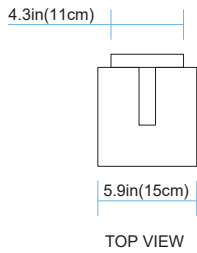

TRANS GLOBE
L I G H T I N G

(818) 768-5511
(800) 446-9092
hello@tglighting.com
USA

Job Type :
Job Name :
Company :
Quantity :

51460 Adler

Finish	Black
Finish Code	BK
Fixture Dimensions	5.9W x 12.0MH x 6.69D
Bulb Type	Medium Base (E-26)
Number of bulbs	1
Bulbs included	No
Wattage	60
Voltage	120
Fixture Material	Metal
Location Rating	Wet
Dimmable	Yes
Shade Type	frosted glass
Illumination Direction	Ambient

WIDTH:5.9in(15cm)
HEIGHT:12in(30.5cm)
DEPTH:6.7in(17cm)