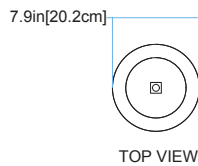

# 51413 Carmel

Finish	Black
Finish Code	BK
Fixture Dimensions	8.0W x 18.75MH x 8.0D
Bulb Type	Candelabra base (E-12)
Number of bulbs	3
Bulbs included	No
Wattage	180
Voltage	120
Fixture Material	Metal
Location Rating	Wet
Dimmable	Yes
Shade Type	Clear Glass (Fluted)
Illumination Direction	Ambient

LENGTH: 7.9 in.(20.2cm)  
WIDE: 7.9 in.(20.2cm)  
HEIGHT: 18.5 in.(47cm)