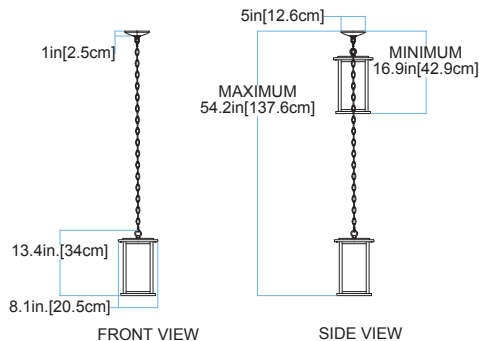

TRANS GLOBE
L I G H T I N G

(818) 768-5511
(800) 446-9092
hello@tglighting.com
USA

Job Type :
Job Name :
Company :
Quantity :

51404 Shaakar

Finish	Black
Finish Code	BK
Fixture Dimensions	8.1W x 15.5H
Bulb Type	Medium base (E-26)
Number of bulbs	1
Bulbs included	No
Wattage	60
Voltage	120
Fixture Material	Metal
Location Rating	Wet
Dimmable	Yes
Minimum Hanging Height	15.75
Maximum Hanging Height	50.4
Sloped Ceiling adaptable	Yes
Shade Type	White Frosted

TOP VIEW

FRONT VIEW

SIDE VIEW