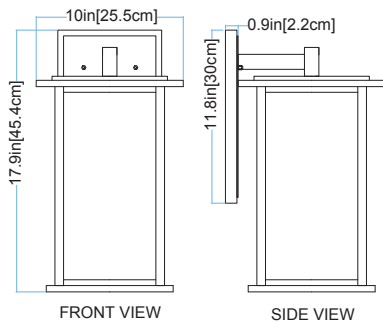

TRANS GLOBE
L I G H T I N G

(818) 768-5511
(800) 446-9092
hello@tglighting.com
USA

Job Type :
Job Name :
Company :
Quantity :

51402 Shaakar

Finish	Black
Finish Code	BK
Fixture Dimensions	10.9W x 17.75MH x 8.7D
Bulb Type	Medium base (E-26)
Number of bulbs	1
Bulbs included	No
Wattage	60
Voltage	120
Location Rating	Wet
Dimmable	Yes
Shade Type	White Frosted

WIDE: 10 in.(25.5cm)
HEIGHT: 17.9 in. (45.4cm)
DEPTH: 10.9 in.(27.7cm)