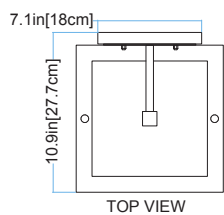

TRANS GLOBE
L I G H T I N G

(818) 768-5511
(800) 446-9092
hello@tglighting.com
USA

Job Type :
Job Name :
Company :
Quantity :

51402 Shaakar

Finish	Black
Finish Code	BK
Fixture Dimensions	10.9W x 17.75MH x 8.7D
Bulb Type	Medium base (E-26)
Number of bulbs	1
Bulbs included	No
Wattage	60
Voltage	120
Location Rating	Wet
Dimmable	Yes
Shade Type	White Frosted

WIDE: 10 in.(25.5cm)
HEIGHT: 17.9 in. (45.4cm)
DEPTH: 10.9 in.(27.7cm)