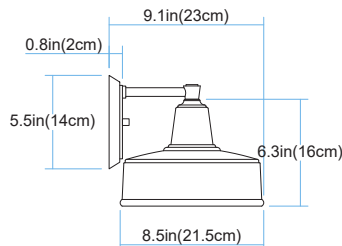

TRANS GLOBE
L I G H T I N G

(818) 768-5511
(800) 446-9092
hello@tglighting.com
USA

Job Type :
Job Name :
Company :
Quantity :

51321 Channing

Finish	Bronze
Finish Code	BZ
Fixture Dimensions	8.5W x 7.7MH x 9.1D
Bulb Type	Medium base (E-26)
Number of bulbs	1
Bulbs included	No
Wattage	60
Voltage	120
Location Rating	Wet
Dimmable	Yes
Illumination Direction	Ambient

BK
Black

TOP VIEW

LENGTH:8.5in(21.5cm)
HEIGHT:7.7in(19.7cm)
DIAMETER:9.1in(23cm)

FRONT VIEW

SIDE VIEW