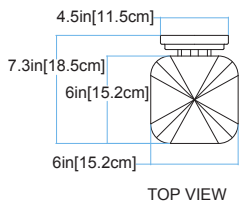

TRANS GLOBE
L I G H T I N G

(818) 768-5511
(800) 446-9092
hello@tglighting.com
USA

Job Type :
Job Name :
Company :
Quantity :

51130T Moorefield

Finish	Black
Finish Code	BK
Fixture Dimensions	7.25W x 12.0MH x 6.0D
Bulb Type	Medium base (E-26)
Number of bulbs	1
Bulbs included	No
Wattage	60
Voltage	120
Location Rating	Wet
Dimmable	Yes
Shade Type	Clear Glass
Illumination Direction	Ambient

WIDE: 6 in. (15.2cm)
HEIGHT: 12 in. (30.5cm)
DEPTH 7.3 in. (18.5cm)