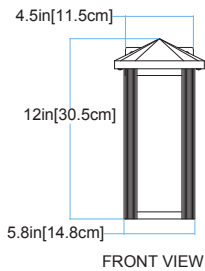

TRANS GLOBE
L I G H T I N G

(818) 768-5511
(800) 446-9092
hello@tglighting.com
USA

Job Type :
Job Name :
Company :
Quantity :

51130T Moorefield

Finish	Black
Finish Code	BK
Fixture Dimensions	7.25W x 12.0MH x 6.0D
Bulb Type	Medium base (E-26)
Number of bulbs	1
Bulbs included	No
Wattage	60
Voltage	120
Location Rating	Wet
Dimmable	Yes
Shade Type	Clear Glass
Illumination Direction	Ambient

WIDE: 6 in. (15.2cm)
HEIGHT: 12 in. (30.5cm)
DEPTH 7.3 in. (18.5cm)