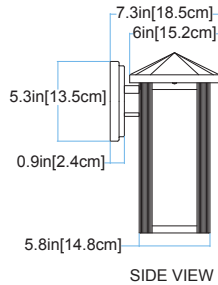

TRANS GLOBE
L I G H T I N G

(818) 768-5511
(800) 446-9092
hello@tglighting.com
USA

Job Type :
Job Name :
Company :
Quantity :

51130T Moorefield

Finish	Black
Finish Code	BK
Fixture Dimensions	7.25W x 12.0MH x 6.0D
Bulb Type	Medium base (E-26)
Number of bulbs	1
Bulbs included	No
Wattage	60
Voltage	120
Location Rating	Wet
Dimmable	Yes
Shade Type	Clear Glass
Illumination Direction	Ambient

WIDE: 6 in. (15.2cm)
HEIGHT: 12 in. (30.5cm)
DEPTH 7.3 in. (18.5cm)