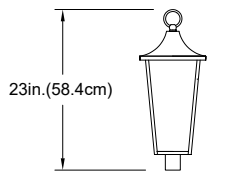

TRANS GLOBE
L I G H T I N G

(818) 768-5511
(800) 446-9092
hello@tglighting.com
USA

Job Type :
Job Name :
Company :
Quantity :

50935 Rasmussen

Finish	Black
Finish Code	BK
Fixture Dimensions	9.0W x 20.0MH x 9.0D
Bulb Type	Medium base (E-26)
Number of bulbs	1
Bulbs included	No
Wattage	60
Voltage	120
Location Rating	Wet
Dimmable	Yes
Shade Type	Seeded Glass
Illumination Direction	Ambient

FRONT VIEW

TOP VIEW

WIDTH: 9in.(22.8cm)
HEIGHT: 23in.(58.4cm)