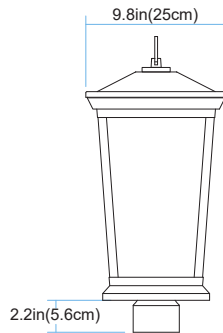

TRANS GLOBE
L I G H T I N G

(818) 768-5511
(800) 446-9092
hello@tglighting.com
USA

Job Type :
Job Name :
Company :
Quantity :

50778 Turlock

Finish	Black
Finish Code	BK
Fixture Dimensions	9.84W x 21.15MH x 9.84D
Bulb Type	Candelabra base (E-12)
Number of bulbs	3
Bulbs included	No
Wattage	120
Voltage	120
Location Rating	Wet
Dimmable	Yes
Shade Type	Clear Glass
Illumination Direction	Ambient

TOP VIEW

HEIGHT: 20.7in.(52.6cm)
DIAMETER:9.8in.(25cm)

FRONT VIEW

SIDE VIEW