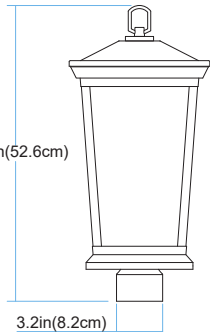

TRANS GLOBE
L I G H T I N G

(818) 768-5511
(800) 446-9092
hello@tglighting.com
USA

Job Type :
Job Name :
Company :
Quantity :

50778 Turlock

Finish	Black
Finish Code	BK
Fixture Dimensions	9.84W x 21.15MH x 9.84D
Bulb Type	Candelabra base (E-12)
Number of bulbs	3
Bulbs included	No
Wattage	120
Voltage	120
Location Rating	Wet
Dimmable	Yes
Shade Type	Clear Glass
Illumination Direction	Ambient

TOP VIEW

HEIGHT: 20.7in.(52.6cm)
DIAMETER:9.8in.(25cm)

FRONT VIEW

SIDE VIEW