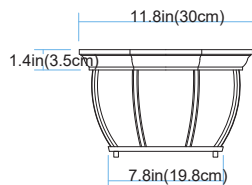

TRANS GLOBE
L I G H T I N G

(818) 768-5511
(800) 446-9092
hello@tglighting.com
USA

Job Type :
Job Name :
Company :
Quantity :

4907 Angelus

Finish	White
Finish Code	WH
Fixture Dimensions	11.7W x 6.25H - 7.3MH x 11.7D
Bulb Type	Candelabra base (E-12)
Number of bulbs	4
Bulbs included	No
Wattage	160
Voltage	120
Fixture Material	Metal
Location Rating	Wet
Canopy Dimensions	11.7W x 1.3H x 11.7D
Dimmable	Yes
Minimum Hanging Height	6.25
Maximum Hanging Height	6.25
Shade Type	Clear Glass
Illumination Direction	Ambient

BK
Black

TOP VIEW

LENGTH:11.8in(30cm)
HEIGHT:7.3in(18.5cm)
DIAMETER:11.8in(30cm)

FRONT VIEW

SIDE VIEW