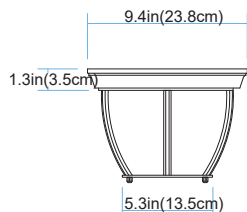

# 4906 Angelus

Finish	Black
Finish Code	BK
Fixture Dimensions	9.4W x 6.7MH x 9.4D
Bulb Type	Candelabra base (E-12)
Number of bulbs	3
Bulbs included	No
Wattage	120
Voltage	120
Location Rating	Wet
Canopy Dimensions	9.4W x 1.3H x 9.4D
Dimmable	Yes
Shade Type	Clear Glass
Illumination Direction	Ambient

TOP VIEW

LENGTH:10.8in(27.5cm)  
HEIGHT:6.7in(17cm)  
DIAMETER:9.4in(23.8cm)

FRONT VIEW

SIDE VIEW