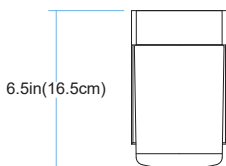

TRANS GLOBE
L I G H T I N G

(818) 768-5511
(800) 446-9092
hello@tglighting.com
USA

Job Type :
Job Name :
Company :
Quantity :

4810 Pershing

Finish	Black
Finish Code	BK
Fixture Dimensions	4.5W x 6.5MH x 6.0D
Bulb Type	Medium base (E-26)
Number of bulbs	1
Bulbs included	No
Wattage	60
Voltage	120
Location Rating	Wet
Dimmable	Yes
Shade Type	Opal Glass
Illumination Direction	Ambient

TOP VIEW

LENGTH:4in(10cm)
HEIGHT:6.5in(16.5cm)
DIAMETER:6in(15cm)

FRONT VIEW

SIDE VIEW