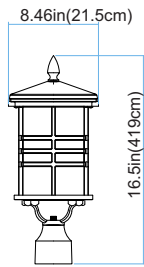

# 4639 Huntington

Finish	Weathered Bronze
Finish Code	WB
Fixture Dimensions	8.0W x 16.75MH x 8.0D
Bulb Type	Candelabra base (E-12)
Number of bulbs	2
Bulbs included	No
Wattage	80
Voltage	120
Location Rating	Wet
Dimmable	Yes
Shade Type	Seeded Glass
Illumination Direction	Ambient

SIDE VIEW

FRONT VIEW

TOP VIEW

DEPTH:8.46in(21.5cm)  
WIDE:8.46in(21.5cm)  
HEIGHT:16.5in(41.9cm)