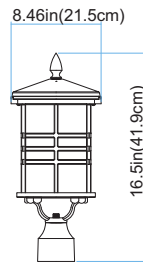

# 4639 Huntington

Finish	Weathered Bronze
Finish Code	WB
Fixture Dimensions	8.0W x 16.75MH x 8.0D
Bulb Type	Candelabra base (E-12)
Number of bulbs	2
Bulbs included	No
Wattage	80
Voltage	120
Location Rating	Wet
Dimmable	Yes
Shade Type	Seeded Glass
Illumination Direction	Ambient

SIDE VIEW

FRONT VIEW

TOP VIEW

DEPTH:8.46in(21.5cm)  
WIDE:8.46in(21.5cm)  
HEIGHT:16.5in(41.9cm)