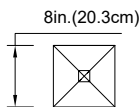

TRANS GLOBE
L I G H T I N G

(818) 768-5511
(800) 446-9092
hello@tglighting.com
USA

Job Type :
Job Name :
Company :
Quantity :

45644 Santa Cruz

Finish	Weathered Bronze
Finish Code	WB
Fixture Dimensions	8.0W x 17.0MH x 8.0D
Bulb Type	Candelabra base (E-12)
Number of bulbs	2
Bulbs included	No
Wattage	120
Voltage	120
Fixture Material	Metal;Glass
Location Rating	Wet
Dimmable	Yes
Shade Type	Clear Seeded
Illumination Direction	Ambient

FRONT VIEW

WIDTH: 8in.(20.3cm)
HEIGHT: 17in.(43cm)

TOP VIEW