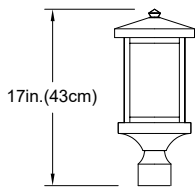

TRANS GLOBE
L I G H T I N G

(818) 768-5511
(800) 446-9092
hello@tglighting.com
USA

Job Type :
Job Name :
Company :
Quantity :

45644 Santa Cruz

Finish	Weathered Bronze
Finish Code	WB
Fixture Dimensions	8.0W x 17.0MH x 8.0D
Bulb Type	Candelabra base (E-12)
Number of bulbs	2
Bulbs included	No
Wattage	120
Voltage	120
Fixture Material	Metal;Glass
Location Rating	Wet
Dimmable	Yes
Shade Type	Clear Seeded
Illumination Direction	Ambient

FRONT VIEW

WIDTH: 8in.(20.3cm)
HEIGHT: 17in.(43cm)

TOP VIEW