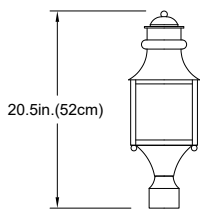

TRANS GLOBE
L I G H T I N G

(818) 768-5511
(800) 446-9092
hello@tglighting.com
USA

Job Type :
Job Name :
Company :
Quantity :

45634 Santa Ines

Finish	Weathered Bronze
Finish Code	WB
Fixture Dimensions	8.0W x 20.5MH x 8.0D
Bulb Type	Candelabra base (E-12)
Number of bulbs	2
Bulbs included	No
Wattage	120
Voltage	120
Fixture Material	Metal;Glass
Location Rating	Wet
Dimmable	Yes
Shade Type	Clear Seeded
Illumination Direction	Ambient

WIDTH: 8in.(20.3cm)
HEIGHT: 20.5in.(52cm)

FRONT VIEW

TOP VIEW