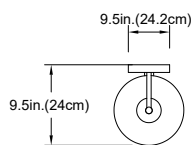

# 4370 Gull

Finish	Stainless Steel
Finish Code	ST
Fixture Dimensions	6.0W x 8.0MH x 7.5D
Bulb Type	Medium base (E-26)
Number of bulbs	1
Bulbs included	No
Wattage	60
Voltage	120
Location Rating	Wet
Dimmable	Yes
Shade Type	Clear Glass and Metal
Illumination Direction	Ambient

FRONT VIEW

SIDE VIEW

TOP VIEW

WIDTH: 8.2 in. (210cm)  
HEIGHT: 10.2 in. (26cm)  
DEPTH: 9.5 in. (24cm)