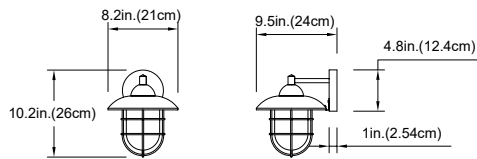

# 4370 Gull

Finish	Stainless Steel
Finish Code	ST
Fixture Dimensions	6.0W x 8.0MH x 7.5D
Bulb Type	Medium base (E-26)
Number of bulbs	1
Bulbs included	No
Wattage	60
Voltage	120
Location Rating	Wet
Dimmable	Yes
Shade Type	Clear Glass and Metal
Illumination Direction	Ambient

FRONT VIEW

SIDE VIEW

TOP VIEW

WIDTH: 8.2 in. (210cm)  
HEIGHT: 10.2 in. (26cm)  
DEPTH: 9.5 in. (24cm)