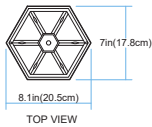

TRANS GLOBE
L I G H T I N G

(818) 768-5511
(800) 446-9092
hello@tglighting.com
USA

Job Type :
Job Name :
Company :
Quantity :

4183 Wentworth

Finish	White
Finish Code	WH
Fixture Dimensions	8.0W x 17.5H
Bulb Type	Medium base (E-26)
Number of bulbs	1
Bulbs included	No
Wattage	60
Voltage	120
Location Rating	Wet
Canopy Dimensions	4.33W x 1.2H x 4.33D
Dimmable	Yes
Minimum Hanging Height	17.5
Maximum Hanging Height	51
Sloped Ceiling adaptable	Yes
Shade Type	Clear Beveled

LENGTH: 8.1in(20.5cm)
HEIGHT: 17.5in(44.5cm) to 52.5in(133cm)
DIAMETER: 7in(17.8cm)