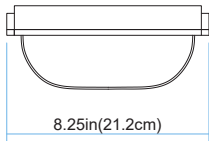

# 4123 Allegra

Finish	White
Finish Code	WH
Fixture Dimensions	8.5W x 4.25MH x 3.5D
Bulb Type	Medium base (E-26)
Number of bulbs	1
Bulbs included	No
Wattage	60
Voltage	120
Location Rating	Wet
Dimmable	Yes
Shade Type	Ribbed Frosted Glass
Illumination Direction	Ambient

**RT**  
Rust

**BK**  
Black

TOP VIEW

LENGTH:8.25in(21.2cm)  
HEIGHT:4.3in(11cm)  
DIAMETER:3.5in(9cm)

FRONT VIEW

SIDE VIEW