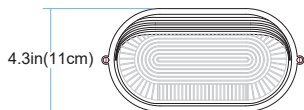

# 4123 Allegra

Finish	White
Finish Code	WH
Fixture Dimensions	8.5W x 4.25MH x 3.5D
Bulb Type	Medium base (E-26)
Number of bulbs	1
Bulbs included	No
Wattage	60
Voltage	120
Location Rating	Wet
Dimmable	Yes
Shade Type	Ribbed Frosted Glass
Illumination Direction	Ambient

**RT**  
Rust

**BK**  
Black

TOP VIEW

LENGTH:8.25in(21.2cm)  
HEIGHT:4.3in(11cm)  
DIAMETER:3.5in(9cm)

FRONT VIEW

SIDE VIEW