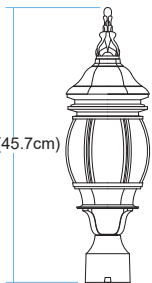

TRANS GLOBE
L I G H T I N G

(818) 768-5511
(800) 446-9092
hello@tglighting.com
USA

Job Type :
Job Name :
Company :
Quantity :

4060 Parsons

Finish	White
Finish Code	WH
Fixture Dimensions	6.5W x 19.5MH x 6.5D
Bulb Type	Medium base (E-26)
Number of bulbs	1
Bulbs included	No
Wattage	60
Voltage	120
Location Rating	Wet
Dimmable	Yes
Shade Type	Clear Beveled
Illumination Direction	Ambient

RT
Rust

BK
Black

TOP VIEW

LENGTH:6.7in(17cm)
HEIGHT:18in(45.7cm)
DIAMETER:6.7in(17cm)

FRONT VIEW

SIDE VIEW