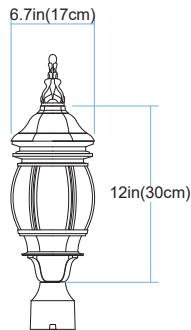

TRANS GLOBE
L I G H T I N G

(818) 768-5511
(800) 446-9092
hello@tglighting.com
USA

Job Type :
Job Name :
Company :
Quantity :

4060 Parsons

Finish	White
Finish Code	WH
Fixture Dimensions	6.5W x 19.5MH x 6.5D
Bulb Type	Medium base (E-26)
Number of bulbs	1
Bulbs included	No
Wattage	60
Voltage	120
Location Rating	Wet
Dimmable	Yes
Shade Type	Clear Beveled
Illumination Direction	Ambient

RT
Rust

BK
Black

TOP VIEW

LENGTH:6.7in(17cm)
HEIGHT:18in(45.7cm)
DIAMETER:6.7in(17cm)

FRONT VIEW

SIDE VIEW