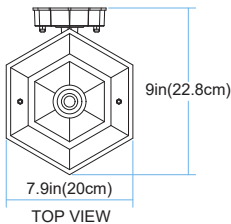

TRANS GLOBE
L I G H T I N G

(818) 768-5511
(800) 446-9092
hello@tglighting.com
USA

Job Type :
Job Name :
Company :
Quantity :

4055 Alexander

Finish	White
Finish Code	WH
Fixture Dimensions	7.0W x 13.0MH x 9.0D
Bulb Type	Medium base (E-26)
Number of bulbs	1
Bulbs included	No
Wattage	60
Voltage	120
Location Rating	Wet
Dimmable	Yes
Illumination Direction	Ambient

BK
Black

LENGTH:7.9in(20cm)
HEIGHT:13in(33cm)
DIAMETER:9in(22.8cm)