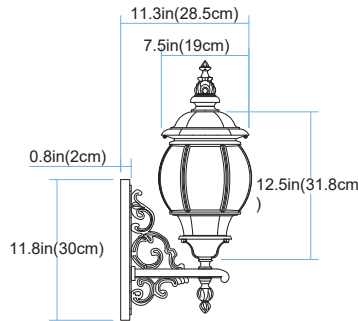

TRANS GLOBE
L I G H T I N G

(818) 768-5511
(800) 446-9092
hello@tglighting.com
USA

Job Type :
Job Name :
Company :
Quantity :

4051 Francisco

Finish	Rust
Finish Code	RT
Fixture Dimensions	7.5W x 22.5MH x 11.25D
Bulb Type	Candelabra base (E-12)
Number of bulbs	3
Bulbs included	No
Wattage	120
Voltage	120
Location Rating	Wet
Dimmable	Yes
Shade Type	Beveled Glass
Illumination Direction	Ambient

WH
White

BK
Black

TOP VIEW

LENGTH:7.5in(19cm)
HEIGHT:22.5in(57.2cm)
DIAMETER:11.3in(28.5cm)

FRONT VIEW

SIDE VIEW