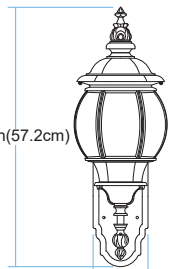

TRANS GLOBE
L I G H T I N G

(818) 768-5511
(800) 446-9092
hello@tglighting.com
USA

Job Type :
Job Name :
Company :
Quantity :

4051 Francisco

Finish	Rust
Finish Code	RT
Fixture Dimensions	7.5W x 22.5MH x 11.25D
Bulb Type	Candelabra base (E-12)
Number of bulbs	3
Bulbs included	No
Wattage	120
Voltage	120
Location Rating	Wet
Dimmable	Yes
Shade Type	Beveled Glass
Illumination Direction	Ambient

WH
White

BK
Black

TOP VIEW

LENGTH:7.5in(19cm)
HEIGHT:22.5in(57.2cm)
DIAMETER:11.3in(28.5cm)

FRONT VIEW

SIDE VIEW