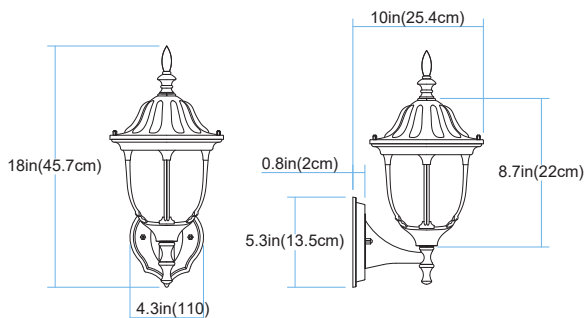

TRANS GLOBE
L I G H T I N G

(818) 768-5511
(800) 446-9092
hello@tglighting.com
USA

Job Type :
Job Name :
Company :
Quantity :

4041 Hamilton

Finish	White
Finish Code	WH
Fixture Dimensions	9.4W x 18.0MH x 10.0D
Bulb Type	Medium base (E-26)
Number of bulbs	1
Bulbs included	No
Wattage	100
Voltage	120
Location Rating	Wet
Dimmable	Yes
Shade Type	Opal Glass
Illumination Direction	Ambient

RT
Rust

BK
Black

TOP VIEW

LENGTH:9in(23cm)
HEIGHT:18in(45.7cm)
DIAMETER:10in(25.4cm)

FRONT VIEW

SIDE VIEW