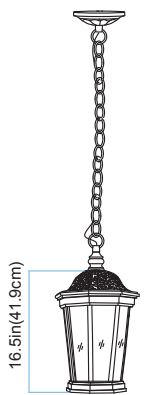

TRANS GLOBE
L I G H T I N G

(818) 768-5511
(800) 446-9092
hello@tglighting.com
USA

Job Type :
Job Name :
Company :
Quantity :

40406 Westfield

Finish	Black
Finish Code	BK
Fixture Dimensions	11.8W x 29.2H
Bulb Type	Candelabra base (E-12)
Number of bulbs	3
Bulbs included	No
Wattage	120
Voltage	120
Location Rating	Damp
Canopy Dimensions	6.3W x 1.6H x 6.3D
Dimmable	Yes
Minimum Hanging Height	29.2
Maximum Hanging Height	58
Sloped Ceiling adaptable	Yes
Shade Type	Beveled Glass
Illumination Direction	Ambient

11.8in(30cm)

TOP VIEW

WIDTH:11.8in(30cm)
HEIGHT:29.2in(74.2cm) to 58in(147.3cm)
DEPTH:12.8in(32.5cm)

FRONT VIEW

16.5in(41.9cm)

SIDE VIEW

12.8in(32.5cm)
6.3in(16cm)

58in(147.2cm)

1.6in(4.1cm)

29.2in(74.2cm)