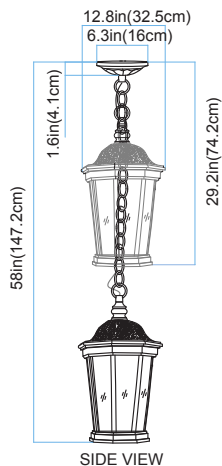

TRANS GLOBE
L I G H T I N G

(818) 768-5511
(800) 446-9092
hello@tglighting.com
USA

Job Type :
Job Name :
Company :
Quantity :

40406 Westfield

Finish	Black
Finish Code	BK
Fixture Dimensions	11.8W x 29.2H
Bulb Type	Candelabra base (E-12)
Number of bulbs	3
Bulbs included	No
Wattage	120
Voltage	120
Location Rating	Damp
Canopy Dimensions	6.3W x 1.6H x 6.3D
Dimmable	Yes
Minimum Hanging Height	29.2
Maximum Hanging Height	58
Sloped Ceiling adaptable	Yes
Shade Type	Beveled Glass
Illumination Direction	Ambient

11.8in(30cm)

TOP VIEW

WIDTH:11.8in(30cm)
HEIGHT:29.2in(74.2cm) to 58in(147.3cm)
DEPTH:12.8in(32.5cm)

FRONT VIEW

16.5in(41.9cm)

SIDE VIEW

12.8in(32.5cm)
6.3in(16cm)

58in(147.2cm)

1.6in(4.1cm)

29.2in(74.2cm)