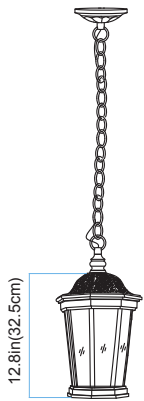

TRANS GLOBE
L I G H T I N G

(818) 768-5511
(800) 446-9092
hello@tglighting.com
USA

Job Type :
Job Name :
Company :
Quantity :

40405 Westfield

| | |
|--------------------------|--------------------------------|
| Finish | Black |
| Finish Code | BK |
| Fixture Dimensions | 9.45W x 24.2H - 51.0MH x 10.4D |
| Bulb Type | Medium base (E-26) |
| Number of bulbs | 1 |
| Bulbs included | No |
| Wattage | 60 |
| Voltage | 120 |
| Location Rating | Damp |
| Canopy Dimensions | 6.3W x 1.6H x 6.3D |
| Dimmable | Yes |
| Minimum Hanging Height | 24.2 |
| Maximum Hanging Height | 51 |
| Sloped Ceiling adaptable | Yes |
| Shade Type | Beveled Glass |
| Illumination Direction | Ambient |

9.6in(24.4cm)

TOP VIEW

WIDTH:9.6in(24.4cm)
HEIGHT:24.2in(61.5cm) to 51in(129.5cm)
DEPTH:10.4in(26.4cm)

FRONT VIEW

12.8in(32.5cm)

SIDE VIEW

5.1in(129.5cm)

1.6in(4.1cm)

10.4in(26.4cm)
6.3in(16cm)

24.2in(61.5cm)