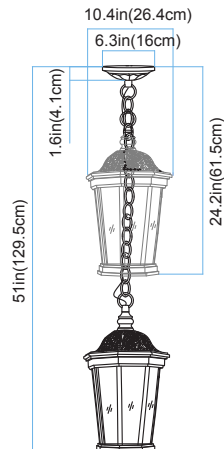

TRANS GLOBE
L I G H T I N G

(818) 768-5511
(800) 446-9092
hello@tglighting.com
USA

Job Type :
Job Name :
Company :
Quantity :

40405 Westfield

| | |
|--------------------------|--------------------------------|
| Finish | Black |
| Finish Code | BK |
| Fixture Dimensions | 9.45W x 24.2H - 51.0MH x 10.4D |
| Bulb Type | Medium base (E-26) |
| Number of bulbs | 1 |
| Bulbs included | No |
| Wattage | 60 |
| Voltage | 120 |
| Location Rating | Damp |
| Canopy Dimensions | 6.3W x 1.6H x 6.3D |
| Dimmable | Yes |
| Minimum Hanging Height | 24.2 |
| Maximum Hanging Height | 51 |
| Sloped Ceiling adaptable | Yes |
| Shade Type | Beveled Glass |
| Illumination Direction | Ambient |

9.6in(24.4cm)

TOP VIEW

WIDTH:9.6in(24.4cm)
HEIGHT:24.2in(61.5cm) to 51in(129.5cm)
DEPTH:10.4in(26.4cm)

FRONT VIEW

12.8in(32.5cm)

SIDE VIEW

5.1in(129.5cm)

1.6in(4.1cm)

10.4in(26.4cm)
6.3in(16cm)

24.2in(61.5cm)