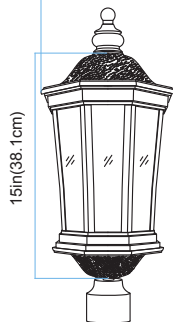

TRANS GLOBE
L I G H T I N G

(818) 768-5511
(800) 446-9092
hello@tglighting.com
USA

Job Type :
Job Name :
Company :
Quantity :

40403 Westfield

Finish	Black
Finish Code	BK
Fixture Dimensions	9.45W x 22.2MH x 10.25D
Bulb Type	Medium base (E-26)
Number of bulbs	1
Bulbs included	No
Wattage	60
Voltage	120
Location Rating	Wet
Dimmable	Yes
Shade Type	Beveled Glass
Illumination Direction	Ambient

9.6in(24.4cm)

TOP VIEW

WIDTH:9.6in(24.4cm)
HEIGHT:22.2in(56.4cm)
DEPTH:10.4in(26.4cm)

FRONT VIEW

10.4in(26.4cm)

SIDE VIEW