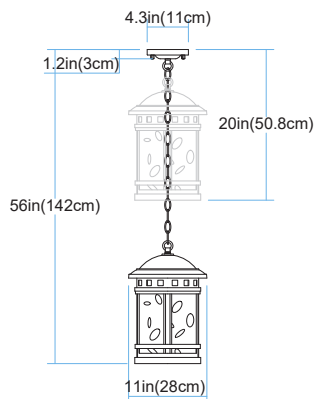

TRANS GLOBE
L I G H T I N G

(818) 768-5511
(800) 446-9092
hello@tglighting.com
USA

Job Type :
Job Name :
Company :
Quantity :

40376 Boardwalk

Finish	Black
Finish Code	BK
Fixture Dimensions	10.9W x 22.7H
Bulb Type	Medium base (E-26)
Number of bulbs	1
Bulbs included	No
Wattage	60
Voltage	120
Location Rating	Wet
Canopy Dimensions	4.75W x 1.0H x 4.75D
Dimmable	Yes
Minimum Hanging Height	22.7
Maximum Hanging Height	55
Sloped Ceiling adaptable	Yes
Shade Type	Clear Water Glass

RT
Rust

TOP VIEW

HEIGHT:20in(50.8cm)to56in(142cm)
DIAMETER:11in(28cm)

FRONT VIEW

SIDE VIEW