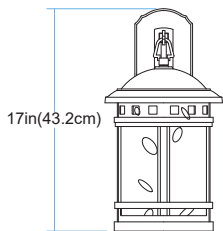

# 40371 Boardwalk

Finish	Black
Finish Code	BK
Fixture Dimensions	9.0W x 17.0MH x 11.5D
Bulb Type	Medium base (E-26)
Number of bulbs	1
Bulbs included	No
Wattage	60
Voltage	120
Location Rating	Wet
Dimmable	Yes
Shade Type	Clear Water Glass

RT  
Rust

TOP VIEW

LENGTH:9in(23cm)  
HEIGHT:17in(43.2cm)  
DIAMETER:12in(30cm)

FRONT VIEW

SIDE VIEW