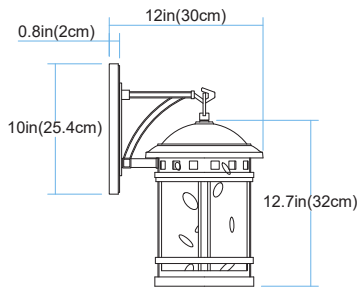

# 40371 Boardwalk

Finish	Black
Finish Code	BK
Fixture Dimensions	9.0W x 17.0MH x 11.5D
Bulb Type	Medium base (E-26)
Number of bulbs	1
Bulbs included	No
Wattage	60
Voltage	120
Location Rating	Wet
Dimmable	Yes
Shade Type	Clear Water Glass

RT  
Rust

TOP VIEW

LENGTH:9in(23cm)  
HEIGHT:17in(43.2cm)  
DIAMETER:12in(30cm)

FRONT VIEW

SIDE VIEW