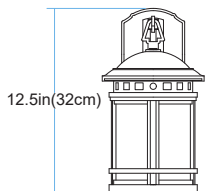

TRANS GLOBE
L I G H T I N G

(818) 768-5511
(800) 446-9092
hello@tglighting.com
USA

Job Type :
Job Name :
Company :
Quantity :

40370 Boardwalk

Finish	Black
Finish Code	BK
Fixture Dimensions	7.0W x 12.5MH x 9.5D
Bulb Type	Medium base (E-26)
Number of bulbs	1
Bulbs included	No
Wattage	60
Voltage	120
Location Rating	Wet
Dimmable	Yes
Shade Type	Clear Water Glass

RT
Rust

TOP VIEW

LENGTH:7in(17.8cm)
HEIGHT:12.5in(32cm)
DIAMETER:9.5in(24.1cm)

FRONT VIEW

SIDE VIEW