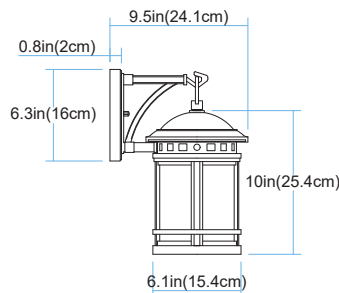

TRANS GLOBE
L I G H T I N G

(818) 768-5511
(800) 446-9092
hello@tglighting.com
USA

Job Type :
Job Name :
Company :
Quantity :

40370 Boardwalk

Finish	Black
Finish Code	BK
Fixture Dimensions	7.0W x 12.5MH x 9.5D
Bulb Type	Medium base (E-26)
Number of bulbs	1
Bulbs included	No
Wattage	60
Voltage	120
Location Rating	Wet
Dimmable	Yes
Shade Type	Clear Water Glass

RT
Rust

TOP VIEW

LENGTH:7in(17.8cm)
HEIGHT:12.5in(32cm)
DIAMETER:9.5in(24.1cm)

FRONT VIEW

SIDE VIEW