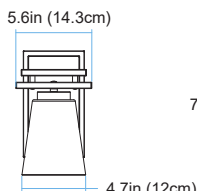

# 22491 Iris

**BK**  
Black

Finish	Brushed Nickel
Finish Code	BN
Fixture Dimensions	5.5W x 9.25MH x 6.5D
Bulb Type	Medium Base (E-26)
Number of bulbs	1
Bulbs included	No
Wattage	60
Voltage	120
Fixture Material	Metal
Location Rating	Damp
Dimmable	Yes
Shade Type	Clear Glass
Illumination Direction	Ambient
Mounting	Upwards and Downwards

TOP VIEW

Height : 9.2in (23.4cm)  
Width : 5.6in (14.3cm)  
Depth : 6.5in (16.6cm)

FRONT VIEW

SIDE VIEW