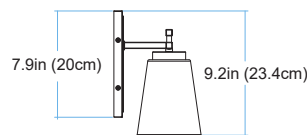

# 22491 Iris

**BK**  
Black

Finish	Brushed Nickel
Finish Code	BN
Fixture Dimensions	5.5W x 9.25MH x 6.5D
Bulb Type	Medium Base (E-26)
Number of bulbs	1
Bulbs included	No
Wattage	60
Voltage	120
Fixture Material	Metal
Location Rating	Damp
Dimmable	Yes
Shade Type	Clear Glass
Illumination Direction	Ambient
Mounting	Upwards and Downwards

TOP VIEW

Height : 9.2in (23.4cm)  
Width : 5.6in (14.3cm)  
Depth : 6.5in (16.6cm)

FRONT VIEW

SIDE VIEW