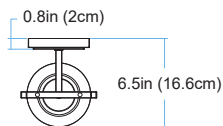

# 22491 Iris

**BK**  
Black

Finish	Brushed Nickel
Finish Code	BN
Fixture Dimensions	5.5W x 9.25MH x 6.5D
Bulb Type	Medium Base (E-26)
Number of bulbs	1
Bulbs included	No
Wattage	60
Voltage	120
Fixture Material	Metal
Location Rating	Damp
Dimmable	Yes
Shade Type	Clear Glass
Illumination Direction	Ambient
Mounting	Upwards and Downwards

TOP VIEW

Height : 9.2in (23.4cm)  
Width : 5.6in (14.3cm)  
Depth : 6.5in (16.6cm)

FRONT VIEW

SIDE VIEW