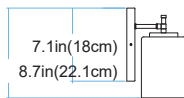

TRANS GLOBE
L I G H T I N G

(818) 768-5511
(800) 446-9092
hello@tglighting.com
USA

Job Type :
Job Name :
Company :
Quantity :

22481 Lisbon

BK
Black

Finish	Brushed Nickel
Finish Code	BN
Fixture Dimensions	4.75W x 8.75MH x 4.75D
Bulb Type	Medium Base (E-26)
Number of bulbs	1
Bulbs included	No
Wattage	60
Voltage	120
Fixture Material	Metal
Location Rating	Damp
Dimmable	Yes
Shade Type	Clear and Frosted Glass
Illumination Direction	Ambient
Mounting	Upwards and Downwards

TOP VIEW

Height : 8.7in(22.1cm)
Width : 4.7in(12cm)
Depth : 5.7in(14.6cm)

FRONT VIEW

SIDE VIEW