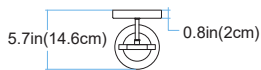

TRANS GLOBE
L I G H T I N G

(818) 768-5511
(800) 446-9092
hello@tglighting.com
USA

Job Type :
Job Name :
Company :
Quantity :

22481 Lisbon

BK
Black

Finish	Brushed Nickel
Finish Code	BN
Fixture Dimensions	4.75W x 8.75MH x 4.75D
Bulb Type	Medium Base (E-26)
Number of bulbs	1
Bulbs included	No
Wattage	60
Voltage	120
Fixture Material	Metal
Location Rating	Damp
Dimmable	Yes
Shade Type	Clear and Frosted Glass
Illumination Direction	Ambient
Mounting	Upwards and Downwards

TOP VIEW

Height : 8.7in(22.1cm)
Width : 4.7in(12cm)
Depth : 5.7in(14.6cm)

FRONT VIEW

SIDE VIEW