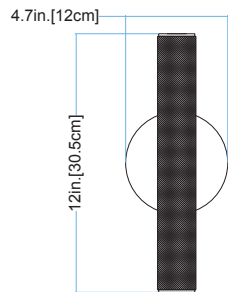

TRANS GLOBE
L I G H T I N G

(818) 768-5511
(800) 446-9092
hello@tglighting.com
USA

Job Type :
Job Name :
Company :
Quantity :

22302 Auburn

Finish	Polished Chrome
Finish Code	PC
Fixture Dimensions	4.7W x 12.0MH x 3.3D
Bulb Type	Medium base (E-26)
Number of bulbs	2
Bulbs included	No
Wattage	120
Voltage	120
Location Rating	Damp
Dimmable	Yes
Mounting	Horizontally and Vertically

FRONT VIEW

SIDE VIEW

TOP VIEW

WIDE: 4.7in.(12cm)
HEIGHT: 12in. (30.5cm)
DEPTH: 3.3in.(8.4cm)