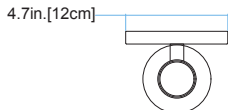

TRANS GLOBE
L I G H T I N G

(818) 768-5511
(800) 446-9092
hello@tglighting.com
USA

Job Type :
Job Name :
Company :
Quantity :

22302 Auburn

Finish	Polished Chrome
Finish Code	PC
Fixture Dimensions	4.7W x 12.0MH x 3.3D
Bulb Type	Medium base (E-26)
Number of bulbs	2
Bulbs included	No
Wattage	120
Voltage	120
Location Rating	Damp
Dimmable	Yes
Mounting	Horizontally and Vertically

FRONT VIEW

SIDE VIEW

TOP VIEW

WIDE: 4.7in.(12cm)
HEIGHT: 12in. (30.5cm)
DEPTH: 3.3in.(8.4cm)