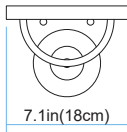

TRANS GLOBE
L I G H T I N G

(818) 768-5511
(800) 446-9092
hello@tglighting.com
USA

Job Type :
Job Name :
Company :
Quantity :

22281 Moonlight

Finish	Brushed Nickel
Finish Code	BN
Fixture Dimensions	7.1W x 8.75MH x 5.3D
Bulb Type	Medium base (E-26)
Number of bulbs	1
Bulbs included	No
Wattage	60
Voltage	120
Location Rating	Damp
Dimmable	Yes
Shade Type	Frosted White Glass

TOP VIEW

LENGTH: 7.1in (18cm)
HEIGHT: 8.7in (22cm)
DIAMETER: 5.3in (13.5cm)

FRONT VIEW

SIDE VIEW