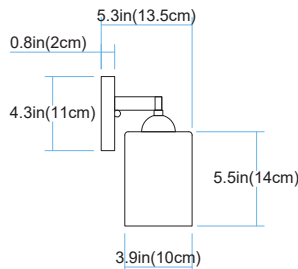

TRANS GLOBE
L I G H T I N G

(818) 768-5511
(800) 446-9092
hello@tglighting.com
USA

Job Type :
Job Name :
Company :
Quantity :

22281 Moonlight

Finish	Brushed Nickel
Finish Code	BN
Fixture Dimensions	7.1W x 8.75MH x 5.3D
Bulb Type	Medium base (E-26)
Number of bulbs	1
Bulbs included	No
Wattage	60
Voltage	120
Location Rating	Damp
Dimmable	Yes
Shade Type	Frosted White Glass

TOP VIEW

LENGTH: 7.1in (18cm)
HEIGHT: 8.7in (22cm)
DIAMETER: 5.3in (13.5cm)

FRONT VIEW

SIDE VIEW