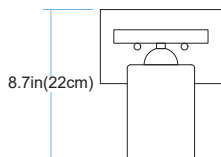

TRANS GLOBE
L I G H T I N G

(818) 768-5511
(800) 446-9092
hello@tglighting.com
USA

Job Type :
Job Name :
Company :
Quantity :

22281 Moonlight

Finish	Brushed Nickel
Finish Code	BN
Fixture Dimensions	7.1W x 8.75MH x 5.3D
Bulb Type	Medium base (E-26)
Number of bulbs	1
Bulbs included	No
Wattage	60
Voltage	120
Location Rating	Damp
Dimmable	Yes
Shade Type	Frosted White Glass

TOP VIEW

LENGTH: 7.1in (18cm)
HEIGHT: 8.7in (22cm)
DIAMETER: 5.3in (13.5cm)

FRONT VIEW

SIDE VIEW