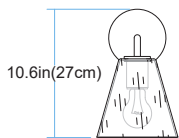

TRANS GLOBE
L I G H T I N G

(818) 768-5511
(800) 446-9092
hello@tglighting.com
USA

Job Type :
Job Name :
Company :
Quantity :

22241 Kennedy

Finish	Black
Finish Code	BK
Fixture Dimensions	6.7W x 10.5MH x 8.1D
Bulb Type	Medium base (E-26)
Number of bulbs	1
Bulbs included	No
Wattage	60
Voltage	120
Location Rating	Damp
Dimmable	Yes
Shade Type	Clear Glass
Mounting	Upwards and Downwards

TOP VIEW

LENGTH:6.7in(17cm)
HEIGHT:10.6in(27cm)
DIAMETER:8.1in(20.7cm)

FRONT VIEW

SIDE VIEW