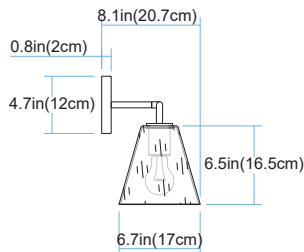

TRANS GLOBE
L I G H T I N G

(818) 768-5511
(800) 446-9092
hello@tglighting.com
USA

Job Type :
Job Name :
Company :
Quantity :

22241 Kennedy

Finish	Black
Finish Code	BK
Fixture Dimensions	6.7W x 10.5MH x 8.1D
Bulb Type	Medium base (E-26)
Number of bulbs	1
Bulbs included	No
Wattage	60
Voltage	120
Location Rating	Damp
Dimmable	Yes
Shade Type	Clear Glass
Mounting	Upwards and Downwards

TOP VIEW

LENGTH:6.7in(17cm)
HEIGHT:10.6in(27cm)
DIAMETER:8.1in(20.7cm)

FRONT VIEW

SIDE VIEW