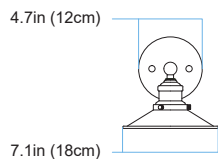

TRANS GLOBE
L I G H T I N G

(818) 768-5511
(800) 446-9092
hello@tglighting.com
USA

Job Type :
Job Name :
Company :
Quantity :

20511 Griswald

Finish	Rubbed Oil Bronze
Finish Code	ROB
Fixture Dimensions	7.1W x 6.75MH x 8.6D
Bulb Type	Medium base (E-26)
Number of bulbs	1
Bulbs included	No
Wattage	60
Voltage	120
Location Rating	Damp
Dimmable	Yes

PC
Polished
Chrome

TOP VIEW

HEIGHT: 6.8in (17.2cm)
DIAMETER: 7.1in (18cm)
DEPTH: 8.6in (21.8cm)

FRONT VIEW

SIDE VIEW