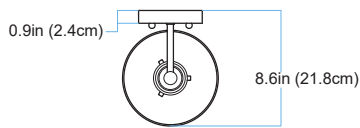

TRANS GLOBE
L I G H T I N G

(818) 768-5511
(800) 446-9092
hello@tglighting.com
USA

Job Type :
Job Name :
Company :
Quantity :

20511 Griswald

Finish	Rubbed Oil Bronze
Finish Code	ROB
Fixture Dimensions	7.1W x 6.75MH x 8.6D
Bulb Type	Medium base (E-26)
Number of bulbs	1
Bulbs included	No
Wattage	60
Voltage	120
Location Rating	Damp
Dimmable	Yes

PC
Polished
Chrome

TOP VIEW

HEIGHT: 6.8in (17.2cm)
DIAMETER: 7.1in (18cm)
DEPTH: 8.6in (21.8cm)

FRONT VIEW

SIDE VIEW