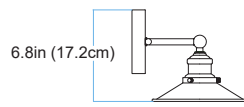

TRANS GLOBE
L I G H T I N G

(818) 768-5511
(800) 446-9092
hello@tglighting.com
USA

Job Type :
Job Name :
Company :
Quantity :

20511 Griswald

Finish	Rubbed Oil Bronze
Finish Code	ROB
Fixture Dimensions	7.1W x 6.75MH x 8.6D
Bulb Type	Medium base (E-26)
Number of bulbs	1
Bulbs included	No
Wattage	60
Voltage	120
Location Rating	Damp
Dimmable	Yes

PC
Polished
Chrome

TOP VIEW

HEIGHT: 6.8in (17.2cm)
DIAMETER: 7.1in (18cm)
DEPTH: 8.6in (21.8cm)

FRONT VIEW

SIDE VIEW