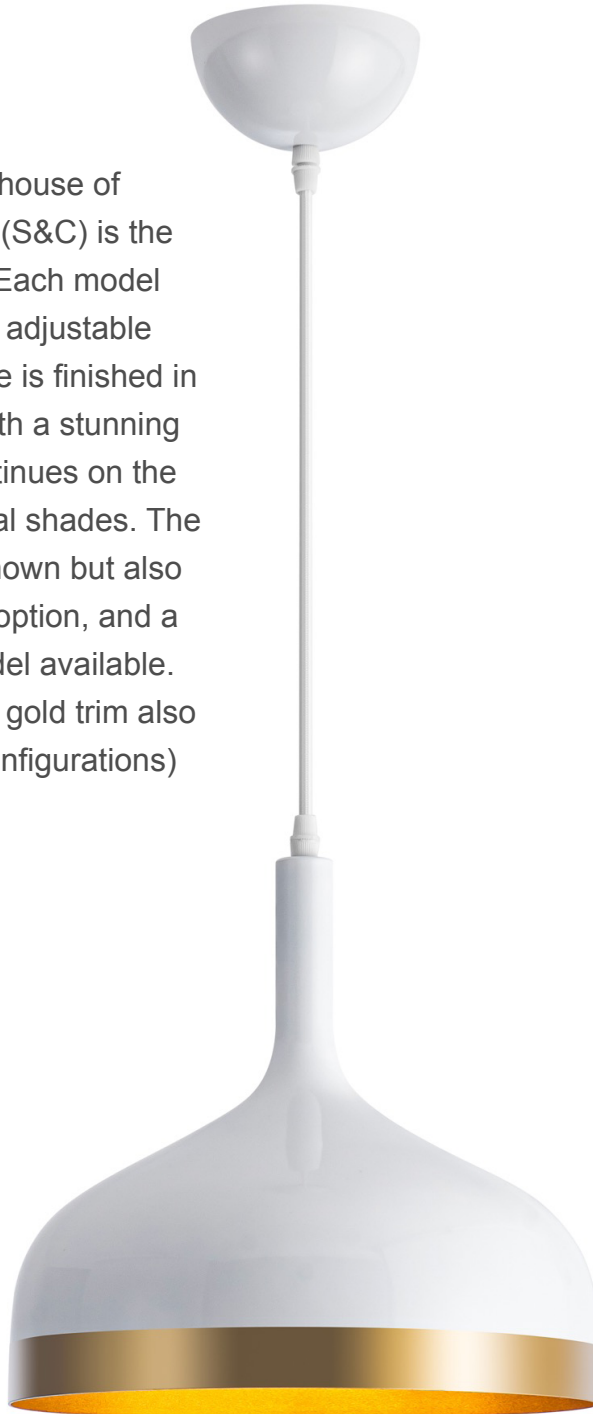

Dash Collection 1-Light Pendant White & Gold

From the design house of Steven Sabados (S&C) is the Dash collection. Each model has textile height adjustable cables. The frame is finished in a glossy white with a stunning gold trim the continues on the inside of the metal shades. The 12" pendant is shown but also has a smaller 8" option, and a 4 light island model available. (Matte black with gold trim also available in all configurations)

ORDERING			
Model: SC13350WH			
Collection: Dash			
Finish: White & Gold			
PRODUCT DIMENSIONS			
Weight	1.90 lbs		
Length			
Width	12"		
Height	11"		
Overall Height			
Ext.			
Chain			
Rods			
Cord Length			
Wire Length			
Canopy / Back Plate	4.75 x 4.75 x 2.36"		
Sloped Ceiling	Yes		
PACKAGING DIMENSIONS			
Weight	Length	Width	Height
BULBS			
Bulbs Included	No		
Bulb Qty.	1		
Wattage	100		
Dimmable	Yes		
Socket Base Type	E26/Medium (Standard)		
Lumens (LED)			
CRI (LED)			
Kelvin (LED)			
OTHER			
UPC	778350020718		
Material	Metal		
Listing Approval 1			
Listing Approval 2			
Safety Rating	ETL		
Warranty	Limited lifetime warranty		